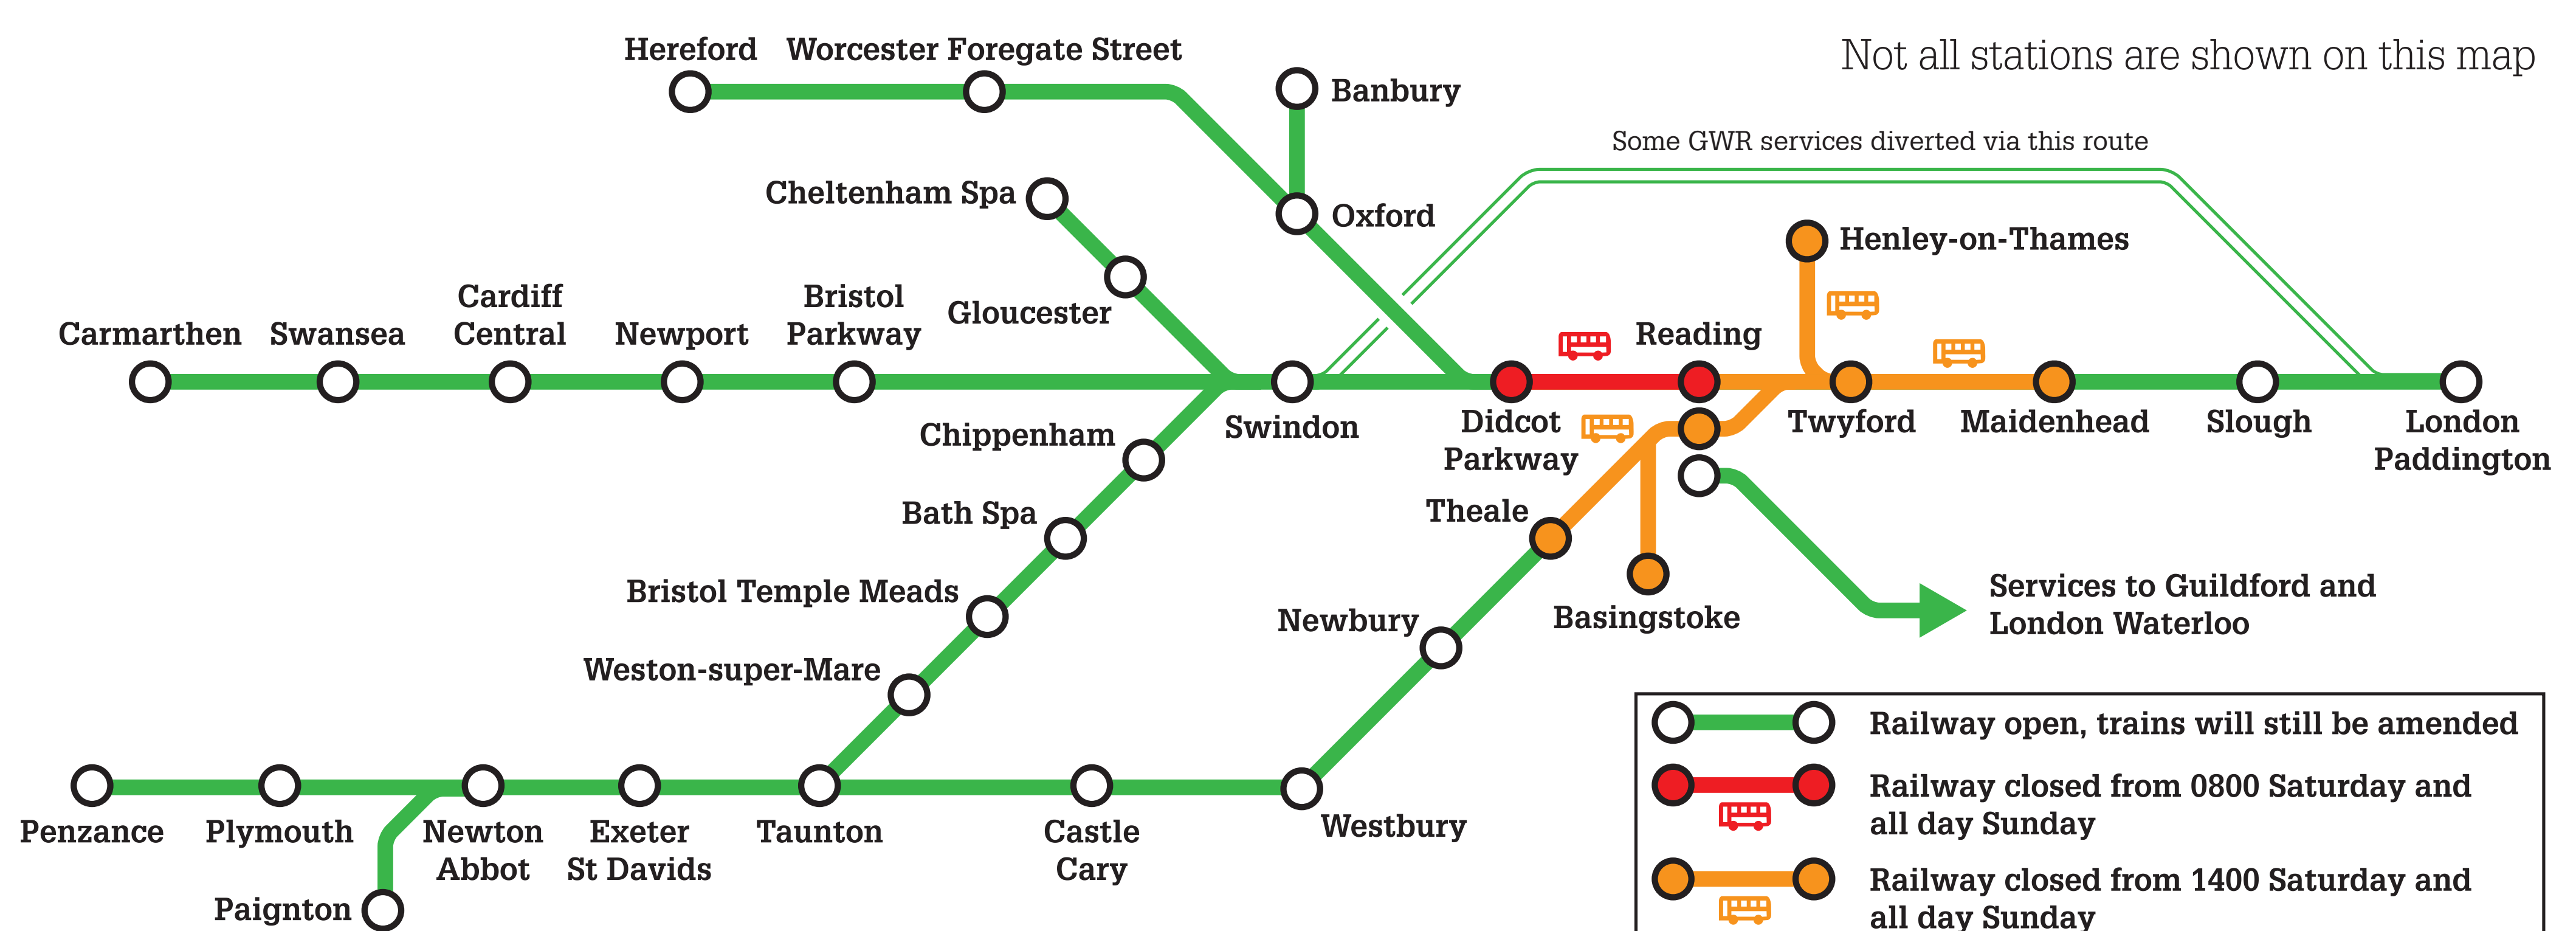

Saturday 16 and Sunday 17 September 2017

Network Rail are working in the Reading area to prepare for our new trains.

Your train service may be affected.

- Some trains will be diverted away from the affected area
- Some journey times will be significantly increased
- Replacement buses will be running for some journeys
- **Most routes will be open until 1400 on Saturday, so we recommend you travel before then if at all possible**

Why is this work taking place?

To allow Network Rail to test the overhead electric wires on routes through Reading.

Replacement Buses

We are not able to carry non-folding bikes, heavy luggage or animals on our buses. We can carry folding bikes and Assistance dogs or Guide dogs.

Assisted Travel

We are committed to offering quality assistance to customers with restricted mobility. We recommend you make arrangements in advance by visiting GWR.com/AssistedTravel

Sunday mornings 24 September until 5 November 2017

Services will also be amended through Reading on Sunday mornings this Autumn.

Check your journey at GWR.com/Reading2017