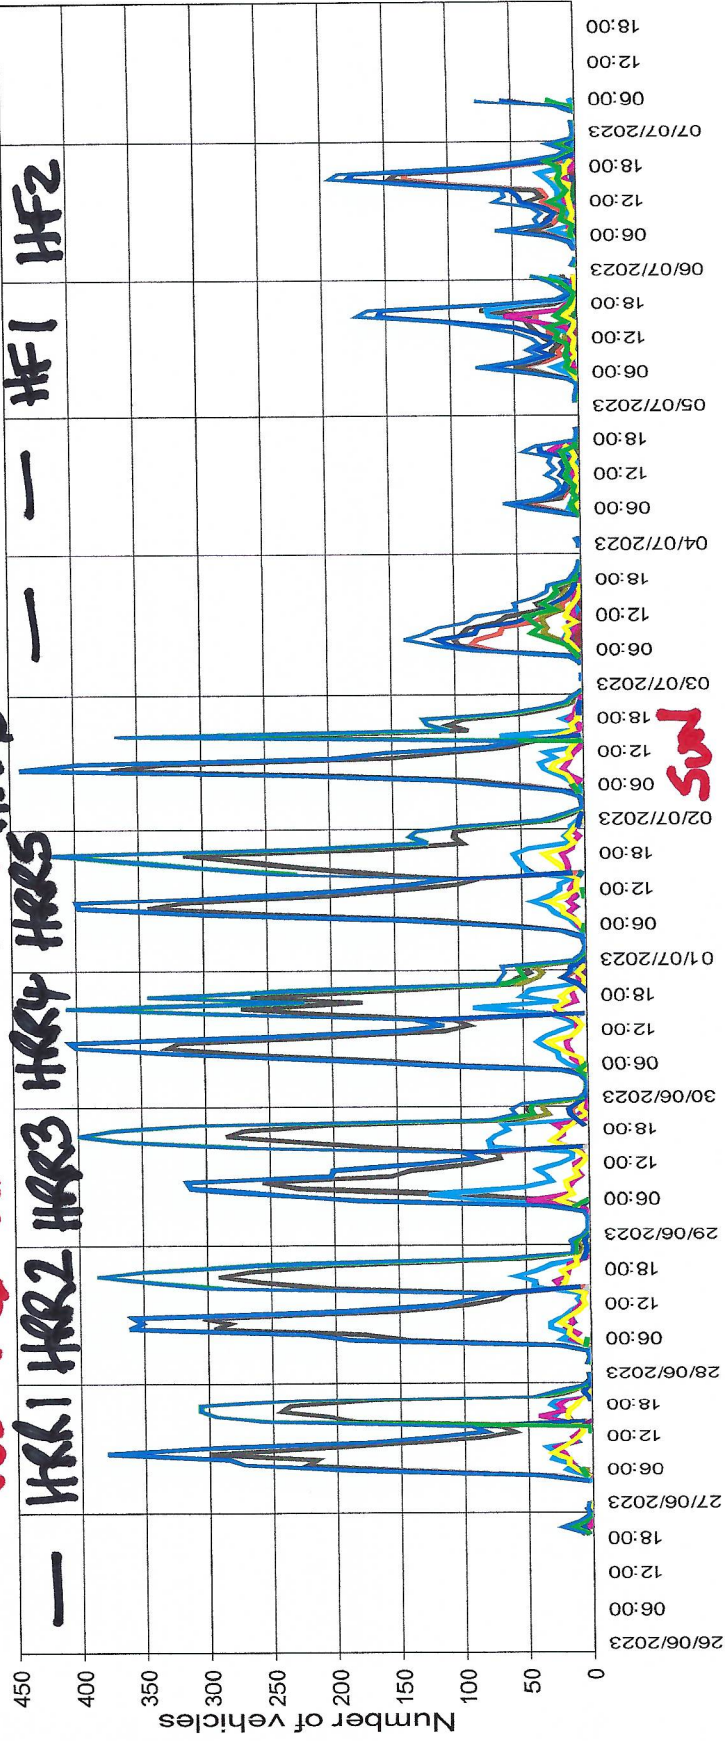

RPC measurement of traffic density on Remenham Church Lane in 2023 during HRR and Henley Festival.

1. Traffic numbers in HRR is 10x more than on a normal day
2. Some of the traffic is doing 67mph (more than twice the speed-limit)

RCL..., 30 mph speed restriction

TUE WED THUR FRI SAT HRSB WED THUR

- Total
- Count +
- Count -
- Cat. 1 T1
- Cat. 2 T1
- Cat. 3 T1
- Cat. 4 T1
- Cat. 1 +
- Cat. 2 +
- Cat. 3 +
- Cat. 4 +
- Cat. 1 -
- Cat. 2 -
- Cat. 3 -
- Cat. 4 -

Statistics

Period: 26 June 2023, 20:33 o'clock to 07 July 2023, 07:42 o'clock

	Count +	%	Count -	%	Total	%	V15 +	Va +	V85 +	Vmax+	V15 -	Va -	V85 -	Vmax -
0 % Motorcycle	672	6.3	943	6.5	1615	6.4	23	29	37	53	26	32	38	56
1.5 sec Car	723	6.8	937	6.4	1660	6.6	25	31	38	59	27	34	40	67
35 % Truck	1570	14.7	1883	12.9	3453	13.7	26	30	36	65	29	35	41	60
2415 Long truck	7704	72.2	10841	74.2	18545	73.4	24	29	35	64	27	32	38	66
87 % Total	10669	42.2	14604	57.8	25273	100	24	29	35	65	27	32	39	67

RCL 30mph speed restriction

Statistics

Period: 26 June 2023, 20:33 o'clock to 07 July 2023, 07:42 o'clock

Speed violations: 0 %
 Average time interval: 1.5 sec
 Traffic in column: 35 %
 ADT: 2415
 Truck Share: 87 %