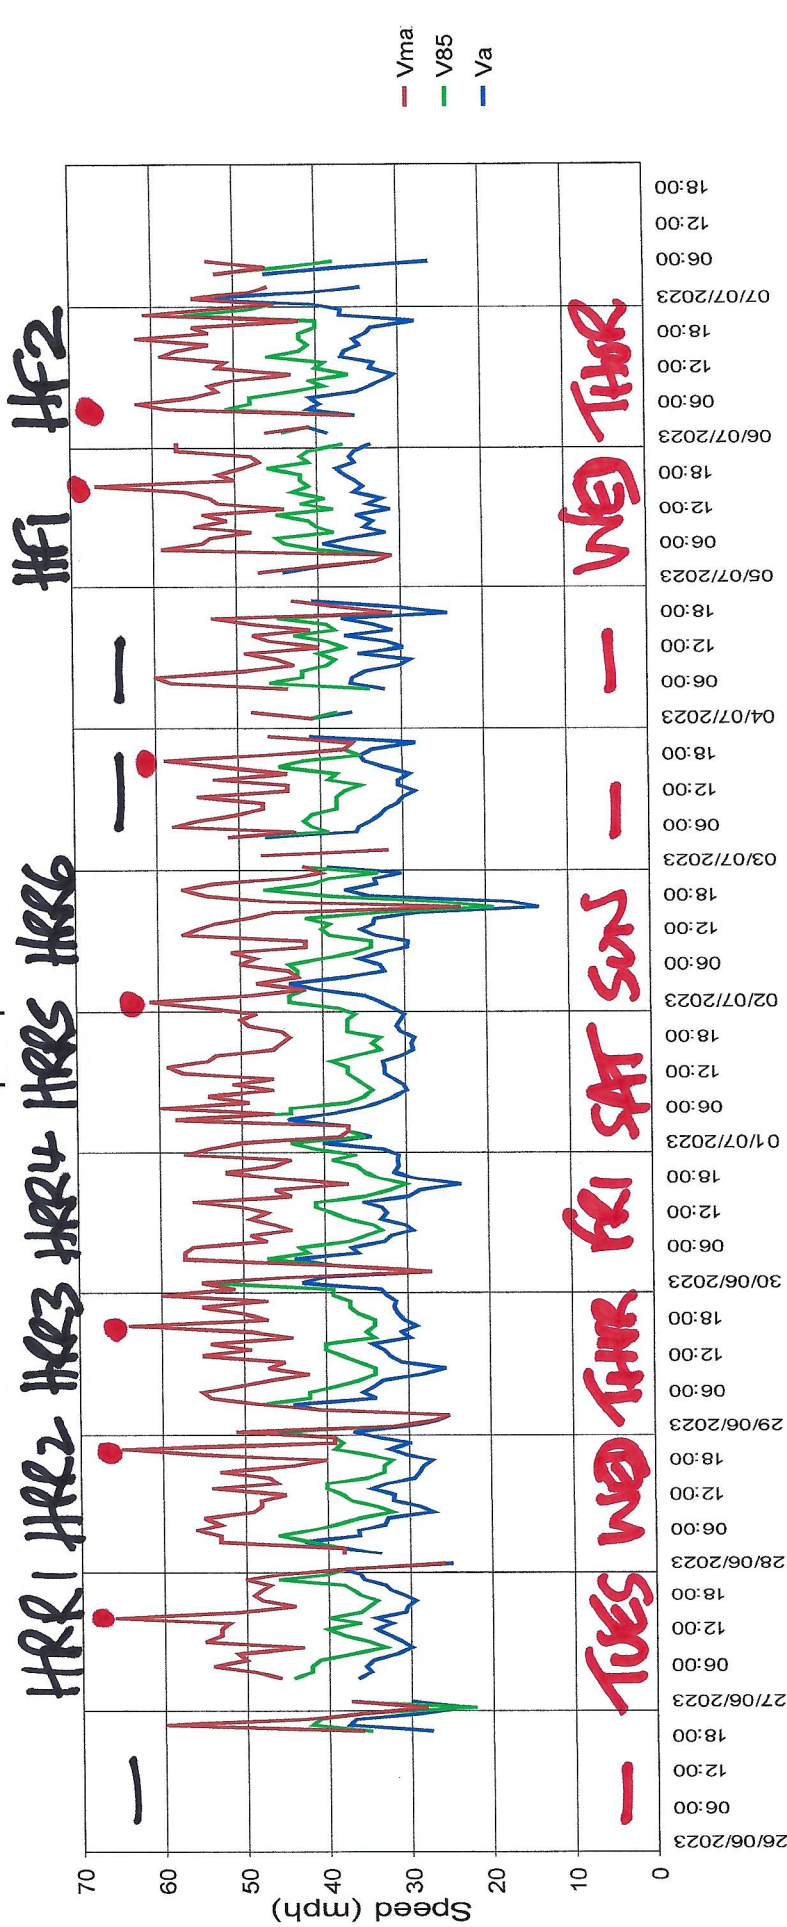

RPC measurement of traffic density on Remenham Church Lane in 2023 during HRR and Henley Festival.

1. Traffic numbers in HRR is 10x more than on a normal day
2. Some of the traffic is doing 67mph (more than twice the speed-limit)

RCL..., 30 mph speed restriction

TUE WED THUR FRI SAT HRSB WED THUR

- Total
- Count +
- Count -
- Cat. 1 T1
- Cat. 2 T1
- Cat. 3 T1
- Cat. 4 T1
- Cat. 1 +
- Cat. 2 +
- Cat. 3 +
- Cat. 4 +
- Cat. 1 -
- Cat. 2 -
- Cat. 3 -
- Cat. 4 -

Statistics

Period: 26 June 2023, 20:33 o'clock to 07 July 2023, 07:42 o'clock

	Count +	%	Count -	%	Total	%	V15 +	Va +	V85 +	Vmax+	V15 -	Va -	V85 -	Vmax -
0 % Motorcycle	672	6.3	943	6.5	1615	6.4	23	29	37	53	26	32	38	56
1.5 sec Car	723	6.8	937	6.4	1660	6.6	25	31	38	59	27	34	40	67
35 % Truck	1570	14.7	1883	12.9	3453	13.7	26	30	36	65	29	35	41	60
2415 Long truck	7704	72.2	10841	74.2	18545	73.4	24	29	35	64	27	32	38	66
87 % Total	10669	42.2	14604	57.8	25273	100	24	29	35	65	27	32	39	67

RCL 30mph speed restriction

Statistics

Period: 26 June 2023, 20:33 o'clock to 07 July 2023, 07:42 o'clock

Speed violations: 0 %
 Average time interval: 1.5 sec
 Traffic in column: 35 %
 ADT: 2415
 Truck Share: 87 %